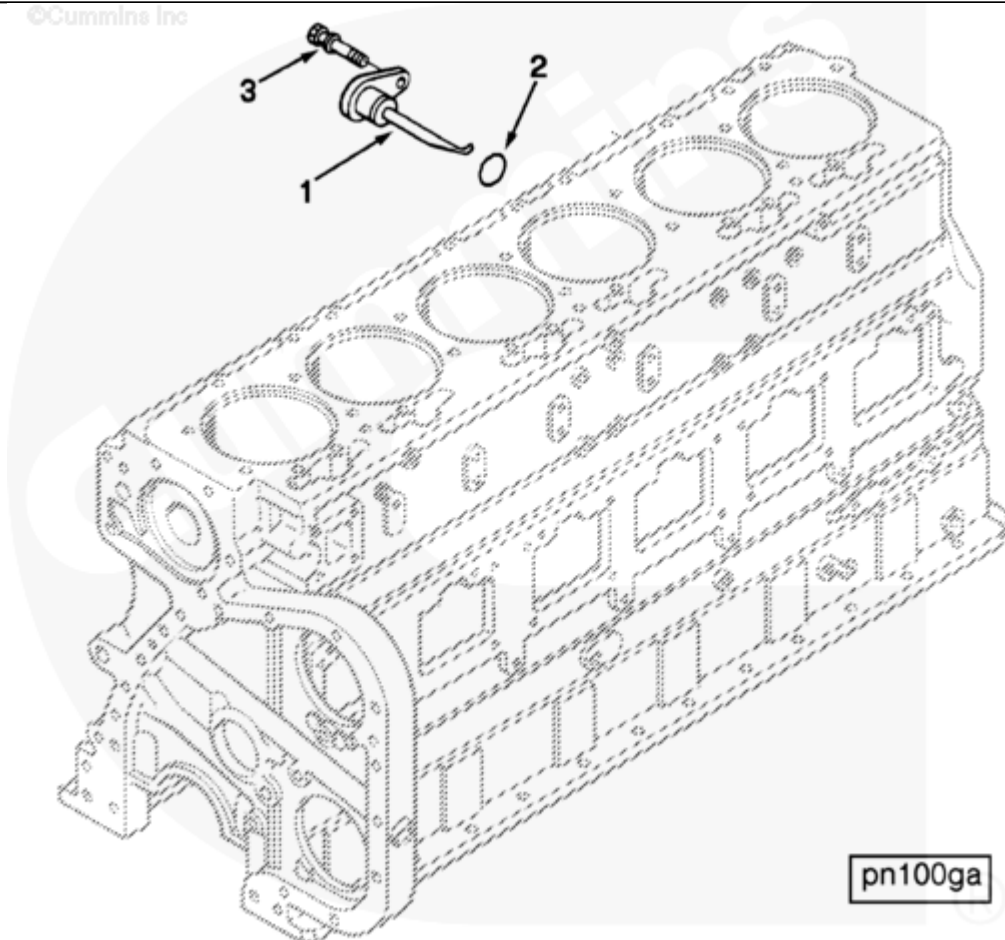

## Parts Catalog - Option Detail

Electronic Parts Catalog - Option Detail				
Option	Group	Graphic	Film Card	Date
BP1224	01.01.2	pn100ga	F	15-DEC-92
<b>Engines</b>	NH/NT 855, NT495, NT743, NTA855 N106			

©Cummins Inc

pn100ga

[SMALL](#) | [MEDIUM](#) | [LARGE](#)

Cart	Ref No	Part Number	Part Description	Required	Remarks
<a href="#">View My Cart</a>					
		<a href="#">BP1224</a>	Cylinder Block		
<input type="checkbox"/>		<a href="#">3014404</a>	Piston Cooling Nozzle	6	
<input type="checkbox"/>		<a href="#">3013591</a>	Piston Cooling Nozzle	1	
<input type="checkbox"/>	1	<a href="#">3013590</a>	Piston Cooling Nozzle	1	

<input type="checkbox"/>	2	<a href="#">3007442</a>	O-Ring Seal	1	
<input type="checkbox"/>	3	<a href="#">3033822</a>	Captive Washer Cap Screw	1	5/16 - 24 x 3/4 in.

© 2019 Cummins Inc., Box 3005, Columbus, IN 47202-3005 U.S.A.  
Terms of Use and Disclaimers | Recommended System Requirements  
Need Assistance? Please click on the Contact Us button in the top right corner of any page.